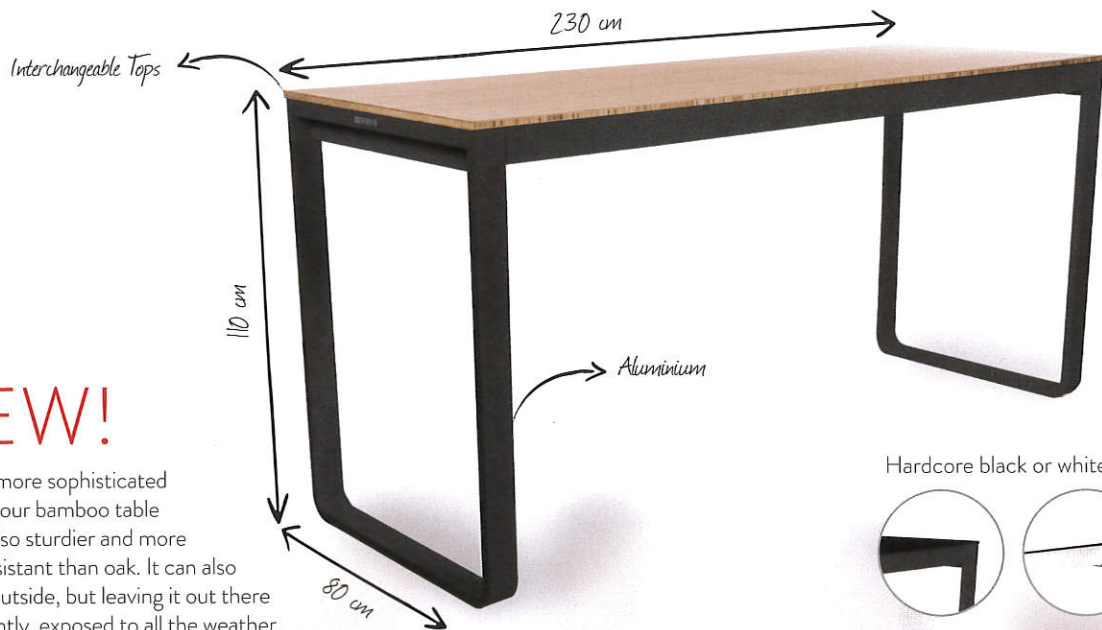

FLOW GRANDE

Aluminium cocktail table. Flow Grande is a true lightweight. What's more, you can easily flip it open or closed, unassisted. The various table-tops in our range, which are interchangeable, make this a super multi-function table, both indoors and out. And with our handy Trolley, you can easily move it around and store it.

NEW!

Go for a more sophisticated look with our bamboo table top. It's also sturdier and more water-resistant than oak. It can also be used outside, but leaving it out there permanently, exposed to all the weather elements, is not recommended. For a true outdoor experience, choose a hardcore table top.

Hardcore black or white

Chipboard (9 colours)

NEW! Bamboo

X FACTOR

Our Flow collection is easily foldable in 1-2-3

TIPS X TRIX

All Flow models can be combined with several table tops. You can switch looks, from indoor to outdoor, in no time at all, and adapt the look of your table to suit the occasion.

FLOW DINNER

A lower and smaller version of the Flow Grande folding table. A great terrace table for outdoors or dining table for indoors. Or a combination of both, of course.