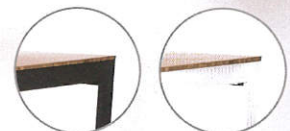

FLOW GRANDE

Aluminium cocktail table. Flow Grande is a true lightweight. What's more, you can easily flip it open or closed, unassisted. The various table-tops in our range, which are interchangeable, make this a super multi-function table, both indoors and out. And with our handy Trolley, you can easily move it around and store it.

NEW!

Go for a more sophisticated look with our bamboo table top. It's also sturdier and more water-resistant than oak. It can also be used outside, but leaving it out there permanently, exposed to all the weather elements, is not recommended. For a true outdoor experience, choose a hardcore table top.

Hardcore black or white

Chipboard (9 colours)

NEW! Bamboo

X FACTOR

Our Flow collection is easily foldable in 1-2-3

TIPS X TRIX

All Flow models can be combined with several table tops. You can switch looks, from indoor to outdoor, in no time at all, and adapt the look of your table to suit the occasion.

FLOW DINNER

A lower and smaller version of the Flow Grande folding table. A great terrace table for outdoors or dining table for indoors. Or a combination of both, of course.